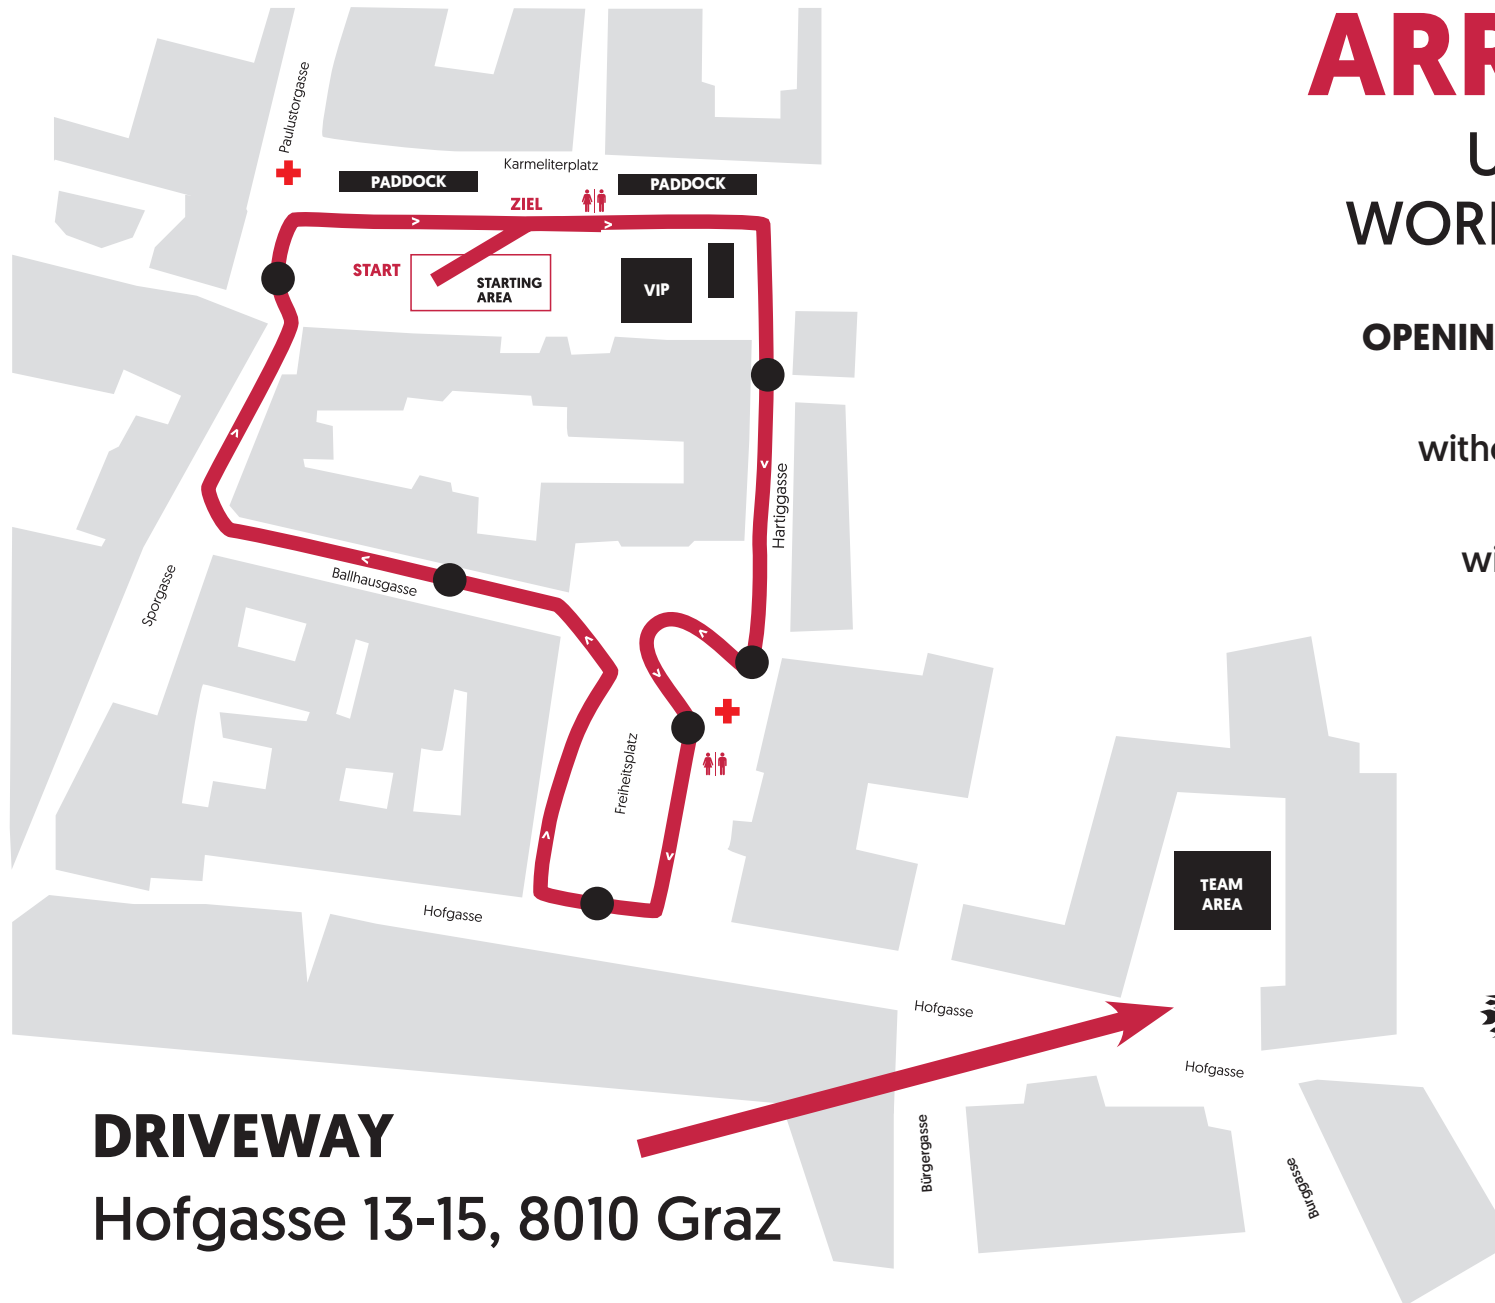

# ARRIVAL MAP

### OPENING HOURS TEAM AREA BURGHOF:

Saturday 04.09.2021 15.00-19.00  
without registration and night security

Sunday 05.09.2021 9.00-19.00  
with registration and covid controls

### DRIVEWAY

Hofgasse 13-15, 8010 Graz